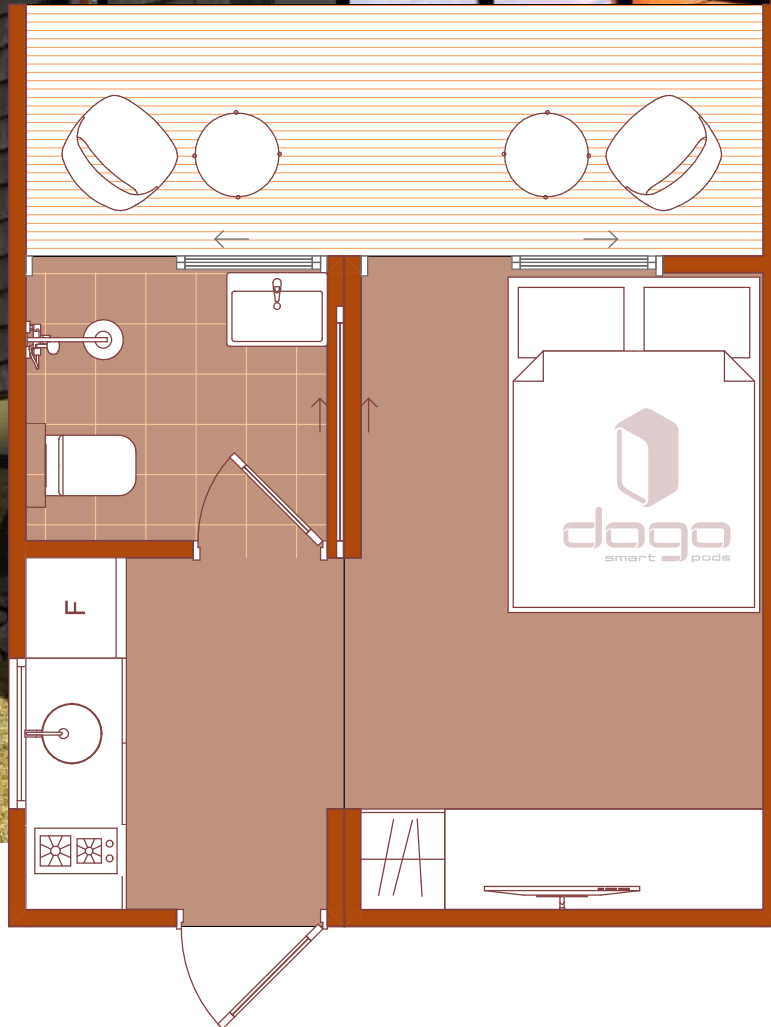

# holiday amenity pod

(kitchen + bath)  
11m<sup>2</sup>

a ready to use pod with a fitted kitchen and bathroom

+254 709 056 601  
dogo.co.ke

# holiday pod

(Lounge + sleep)  
14.3m<sup>2</sup>

full holiday accommodation functionality

# holiday pod combo

**dogo**  
amenity pod  
(kitchen + bath)  
11m<sup>2</sup>

**dogo**  
holiday pod  
(lounges + sleep + work)  
14.3m<sup>2</sup>

amenity pod and guest pod joined to give  
you full holiday accommodation