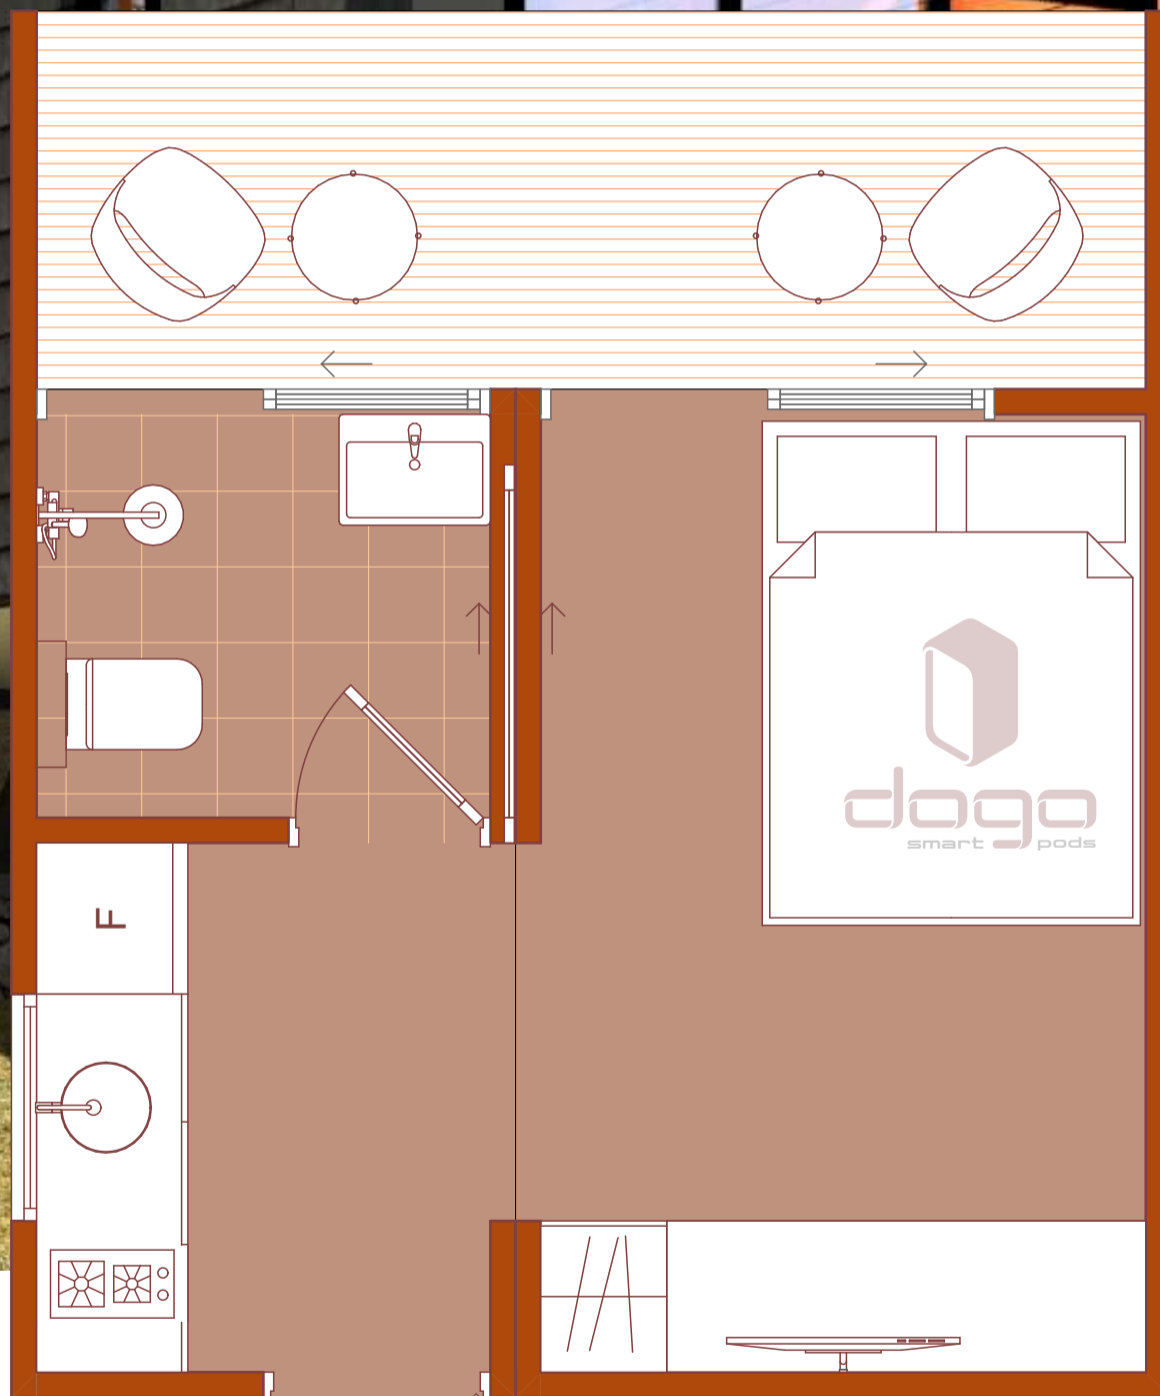

# combo plus

**dogo**  
amenity pod  
(kitchen + bath)  
8m<sup>2</sup>

**dogo**  
deck  
(bbq + dine)  
6m<sup>2</sup>

**dogo**  
guest pod  
(loungue + sleep + work)  
13m<sup>2</sup>

amenity pod, guest pod and deck joined to give you  
full accommodation functionality

# holiday amenity pod

(kitchen + bath)  
11m<sup>2</sup>

a ready to use pod with a fitted kitchen and bathroom

+251704056601  
dogo.coke

# holiday pod

(Lounge + sleep)  
14.3m<sup>2</sup>

full holiday accommodation functionality

# holiday pod combo

**dogo**  
amenity pod  
(kitchen + bath)  
11m<sup>2</sup>

**dogo**  
holiday pod  
(loungue + sleep +work)  
14.3m<sup>2</sup>

amenity pod and guest pod joined to give  
you full holiday accommodation