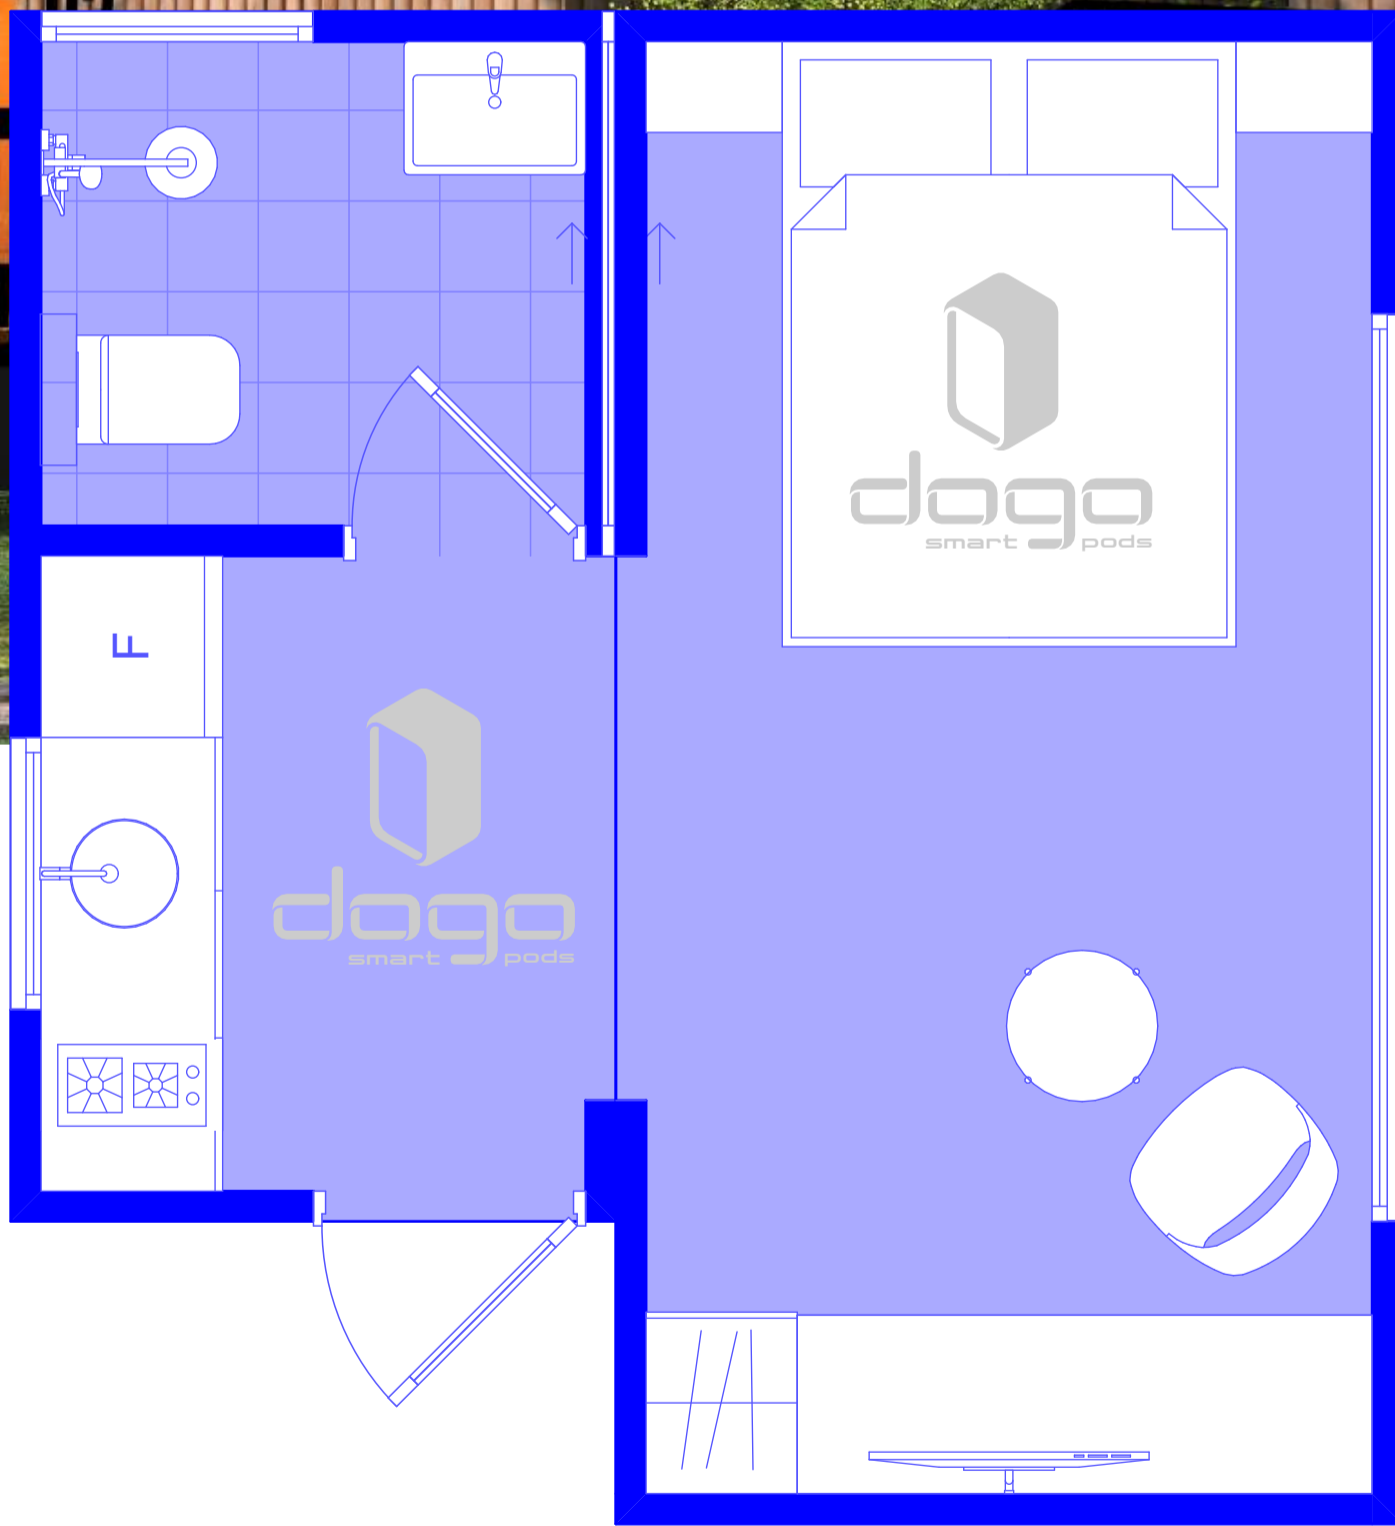

# amenity pod

amenity pod  
(kitchen + bath)  
8m<sup>2</sup>

a ready to use pod with a fitted kitchen and bathroom

# guest pod

guest pod  
(lounge + sleep)  
13m<sup>2</sup>

a ready to use pod for your guest  
accommodation

+251 704 056 601  
dogo.coke

# guest pod combo

amenity pod  
(kitchen + bath)  
8m<sup>2</sup>

guest pod  
(lounge + sleep)  
13m<sup>2</sup>

amenity pod and guest pod joined to give you full  
accommodation functionality

+251701056601  
dogo.coke

# combo plus

**dogo**  
amenity pod  
(kitchen + bath)  
8m<sup>2</sup>

**dogo**  
deck  
(bbq + dine)  
6m<sup>2</sup>

**dogo**  
guest pod  
(loungue + sleep + work)  
13m<sup>2</sup>

amenity pod, guest pod and deck joined to give you  
full accommodation functionality