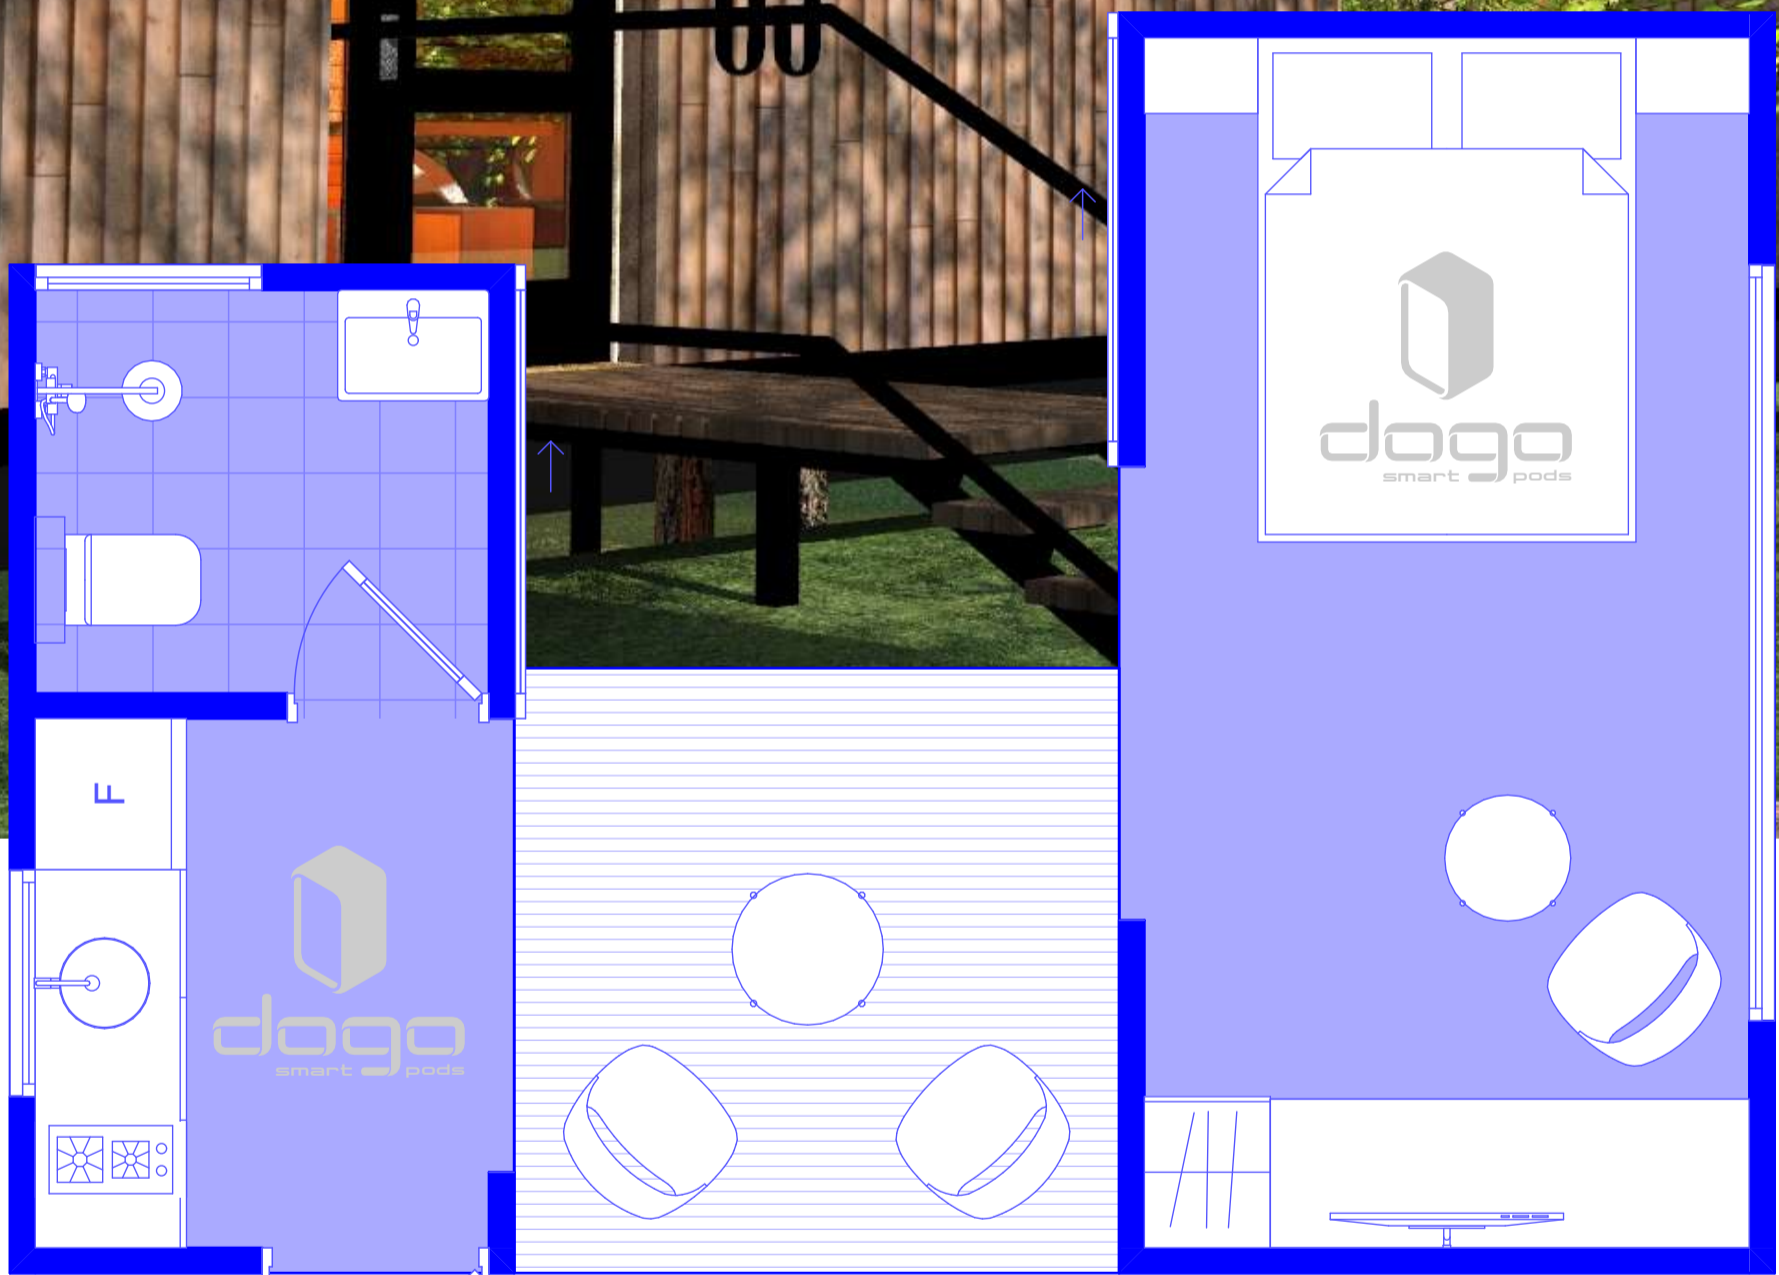

# guest pod combo

amenity pod  
(kitchen + bath)  
8m<sup>2</sup>

guest pod  
(lounge + sleep)  
13m<sup>2</sup>

amenity pod and guest pod joined to give you full  
accommodation functionality

+251701056601  
dogo.coke

# combo plus

**dogo**  
amenity pod  
(kitchen + bath)  
8m<sup>2</sup>

**dogo**  
deck  
(bbq + dine)  
6m<sup>2</sup>

**dogo**  
guest pod  
(loungue + sleep + work)  
13m<sup>2</sup>

amenity pod, guest pod and deck joined to give you  
full accommodation functionality

# holiday amenity pod

(kitchen + bath)  
11m<sup>2</sup>

a ready to use pod with a fitted kitchen and bathroom

+251704056601  
dogo.coke

# holiday pod

(Lounge + sleep)  
14.3m<sup>2</sup>

full holiday accommodation functionality